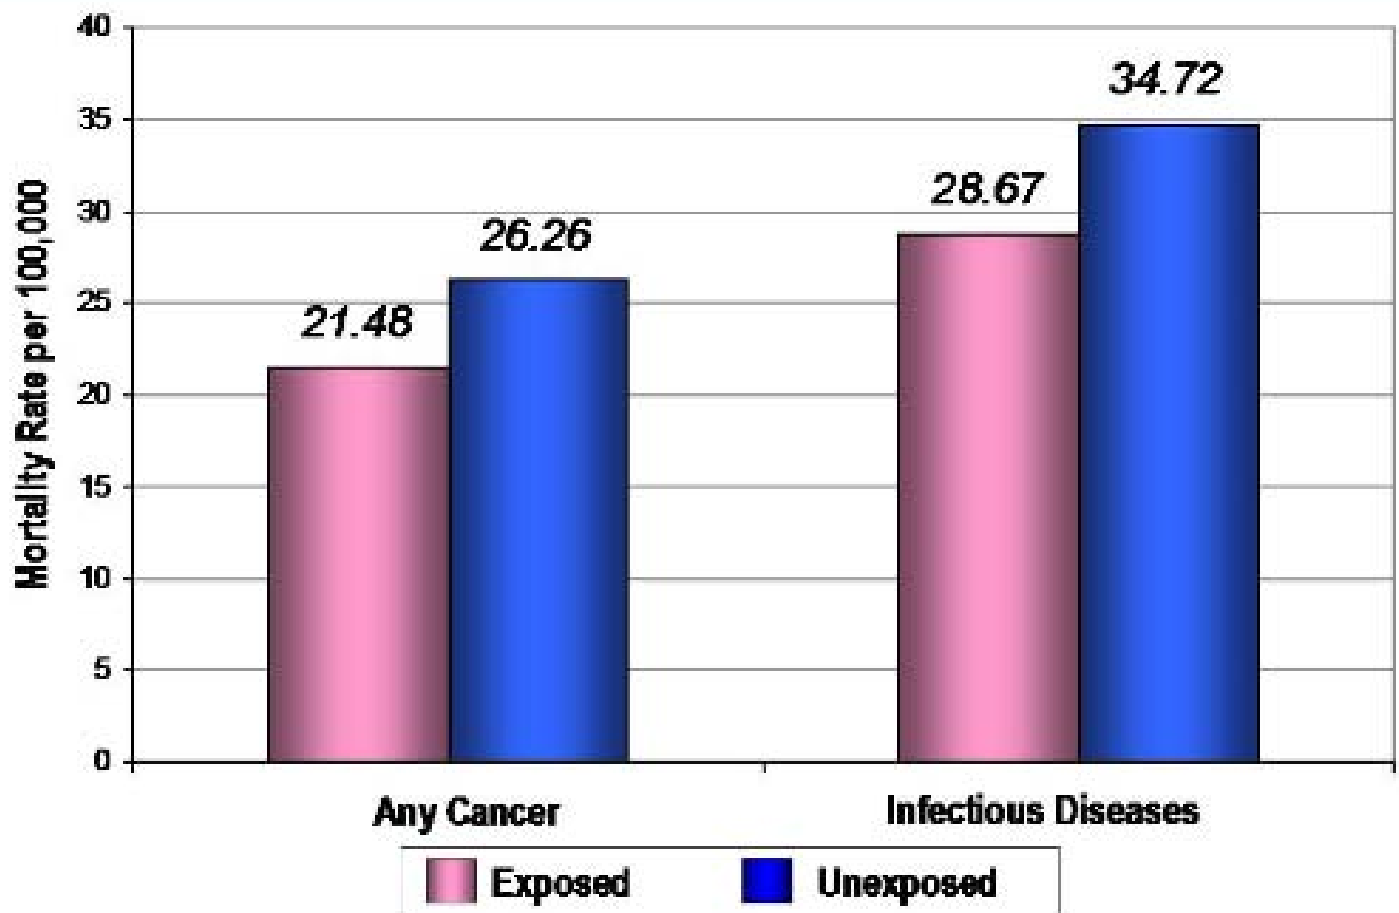

## Mortality Rates in Oil Exposed and Unexposed Amazon<sup>1</sup> Cantons

Data Source: Instituto Nacional de Estadística y Censos (INEC)

Rates are adjusted by age and sex distribution of the combined population of Pichincha and the Amazon Region. <sup>1</sup> The "Amazon" Region includes Napo, Sucumbios, Pastaza, and Orellana provinces.